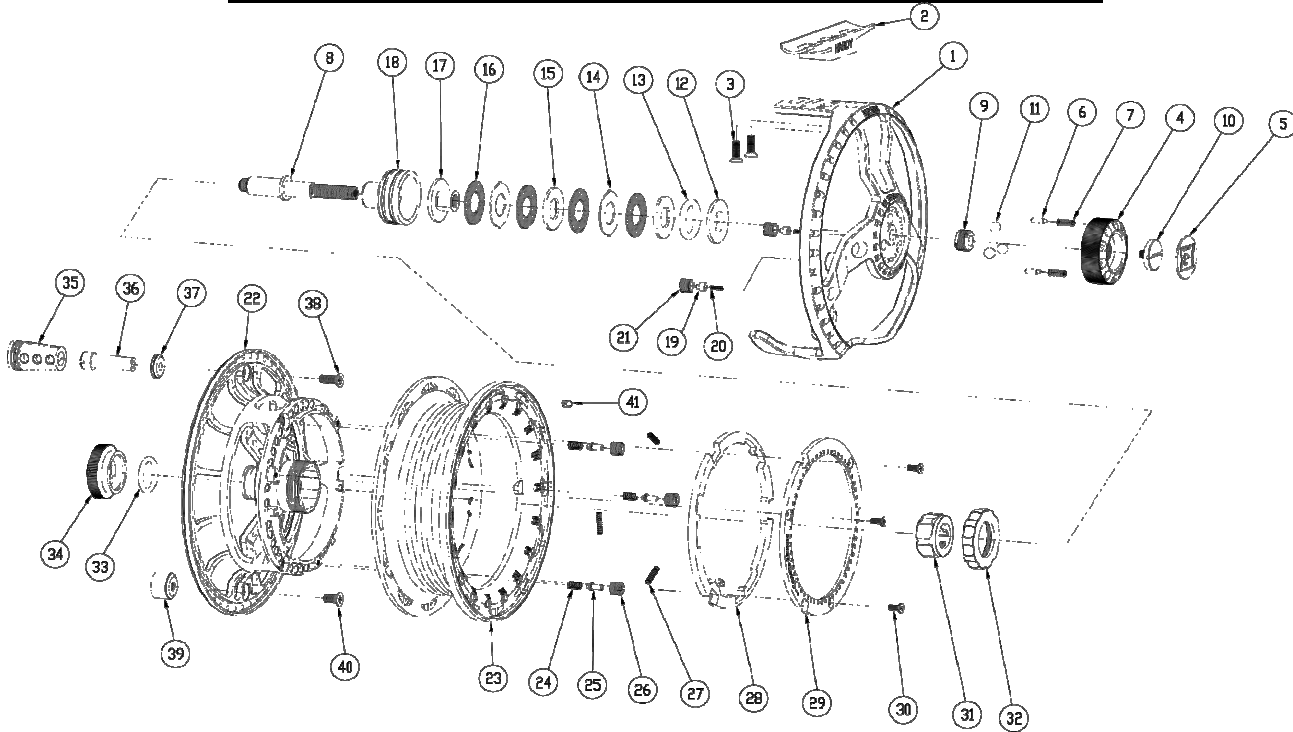

PARTS LIST FOR HARDY ASR Cassette 4000 5000 6000 7000 9000

#	DESCRIPTION	QTY	PART NO.				
			4000	5000	6000	7000	9000
1	FRAME	1	1410850	1383127	1410853	1383130	1383133
2	REEL FOOT	1			1383157		
3	REEL FOOT SCREW	2			1419921		
4	DRAG KNOB	1			1383161		
5	BADGE	1			1328885		
6	CLICKER	2			1419922		
7	CLICKER SPRING	2			1419923		
8	SPINDLE	1		1383158			1383164
9	SPINDLE LOCK NUT	1			1383162		
10	DRAG KNOB SCREW	1			1419924		
11	BALL	3			1328871		
12	PUSH PLATE	1			1383163		
13	O-RING	1			1419925		
14	DRAG WASHER (D)	2		1328875			N/A
		3		N/A			1328875
15	DRAG WASHER (A)	2		1328876			N/A
		3		N/A			1328876
16	DRAG WASHER (RULON)	4		1328877			N/A
		6		N/A			1328877
17	SPINDLE BUSH	1		1383159			1383165
18	BRAKE DRIVE UNIT	1		1383160			1383166
19	CLICKER	2			1419926		
20	CLICKER SPRING	2			1419927		
21	CLICKER SCREW	2			1383149		
22	SPOOL	1	1410849	1383126	1410852	1383129	1383132
23	CASSETTE SPOOL	3	1410851	1383128	1410854	1383131	1383134
24	PLUNGER SPRING	3			1383148		
25	RING PLUNGER	3			1383150		
26	CASSETTE RELEASE SCREW	3			1383149		
27	CASSETTE RELEASE SPRING	1	1383156			N/A	
		3	N/A			1383156	
28	CASSETTE RELEASE RING	1	1410855			1383152	
29	COVER PLATE	1	1410856			1383153	
30	COVER PLATE SCREW	3			1383154		
31	ONE-WAY CLUTCH	1			1419928		
32	BEARING COVER	1			1383151		
33	SPOOL NUT O-RING	1			1410858		
34	SPOOL NUT	1			1410857		
35	HANDLE KNOB	1		1383135			1383138
36	HANDLE SHAFT	1		1383137			1383140
37	HANDLE WASHER	1		1383136			1383139
38	HANDLE SCREW	1			1419929		
39	COUNTER BALANCE	1		1383141			1383142
40	BALANCE SCREW	1			1419930		
41	LINE ID INDICATOR	10			1383155		

Reel Part Numbers: ASR Cassette 4000 1404237; ASR Cassette 5000 1404238; ASR Cassette 6000 1404239; ASR Cassette 7000 1404240; ASR Cassette 9000 1404241;

26 00

Drawn: Apr-07-2016

Drawing Version: 34-13305-00